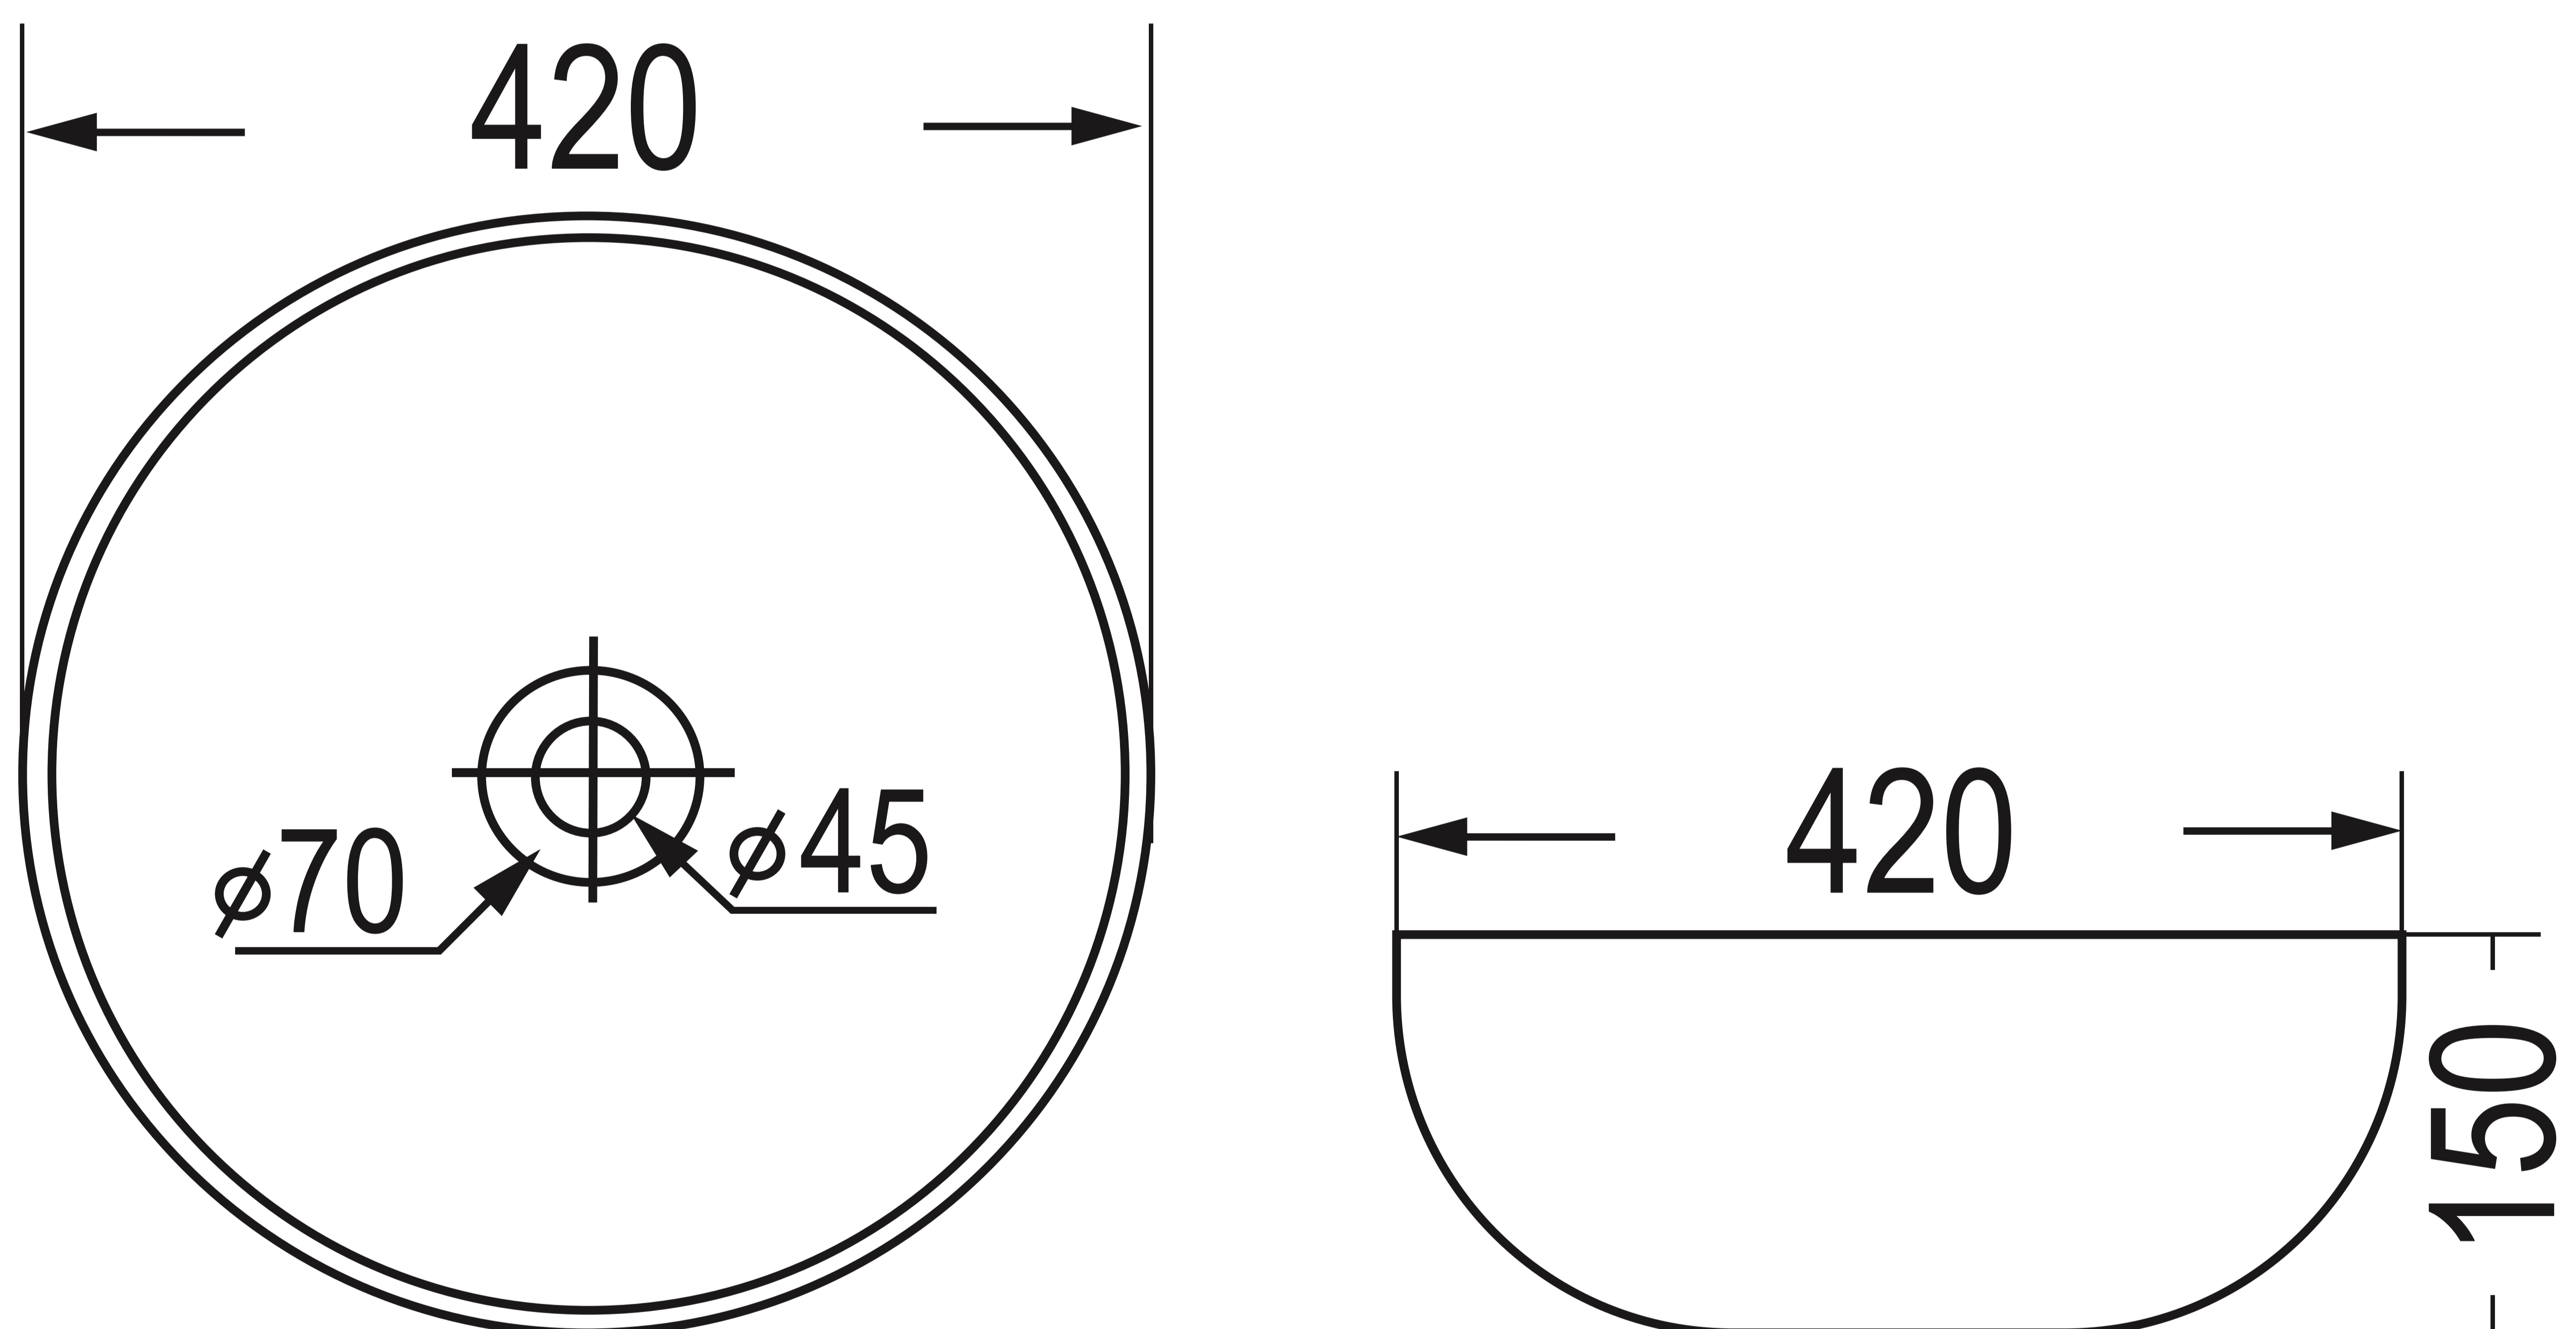

Whit Onyx Stone Basin - Circa Bianca

Product Code : 9018

Technical Drawing

All dimension are in **mm**